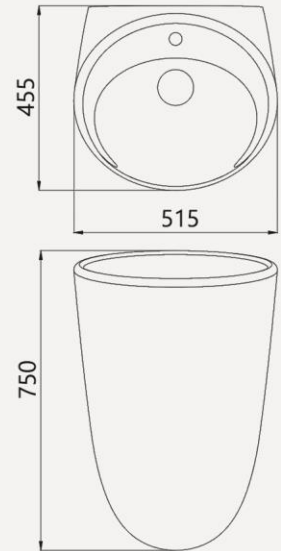

CONCEPT

Wall Hung

Features

- . One tap hole
- . Overflow outlet

Includes

- . Overflow cover

Packing

- . Packaged size : 530*470*425

FLORIA

Wall Hung

Features

- . One tap hole

Packing

- . Packaged size : 535*480*770

VERONIA

Wall Hung

Features

- . One tap hole

Packing

- . Packaged size : 490*508*735

ARTA

Pedestal

Features

- . One tap hole
- . Overflow outlet
- . One piece