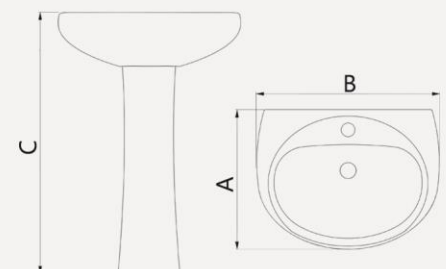

ARIAN

Pedestal

Features

- . One tap hole
- . Overflow outlet

Includes

- . Overflow cover

Packing

- . Packaged size :
- Vessel Basin : 605*475*245
- Pedestal : 705*220*185

CAMELIA

Pedestal

Features

- . 450 & 550 mm Size
- . One tap hole
- . Overflow outlet

Includes

- . Overflow cover

Packing

- . Packaged size :
- Vessel Basin 450 : 470*395*190
- Vessel Basin 550 : 575*470*220
- Pedestal : 710*220*225

size (mm)	A	B	C
450	375	450	850
550	445	570	880

- **HIDDEN FIXINGS**
Fixings are hidden which improves the clean lines and gives a more contemporary look
- **SEAMLESS TOILET**
Seamless surface designed , easy to clean and maintain , germs have nowhere to hide
- **QUICK RELEASE**
The seat is easily removed for cleaning and improved hygiene
- **SLOW CLOSE SEAT WC**
Seats are available as normal and slow close
- **DUAL FLUSH MECHANISM**
Dual flush technology