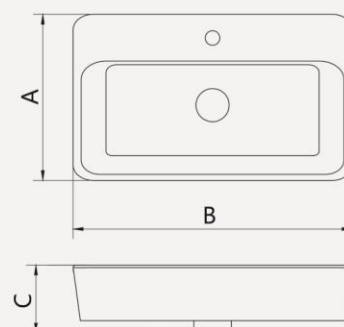

VERONICA

Countertop

Features

- . Bench top installation
- . One tap hole
- . Overflow outlet

Packing

- . Packaged size : 625*420*160

Includes

- . Overflow cover

FITTONIA

Countertop

Features

- . 500 & 600 & 700 mm Size
- . Bench top installation
- . One tap hole
- . Overflow outlet

Packing

- . Packaged size :
- for 500 mm size : 520*425*175
- for 600 mm size : 615*425*185
- for 700 mm size : 715*420*185

Includes

- . Overflow cover

size (mm)	A	B	C
500	400	500	170
600	400	600	170
700	400	700	170