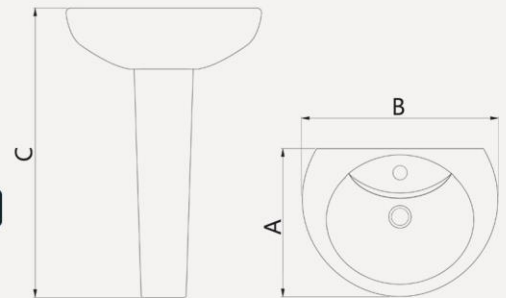

Includes

- . Overflow cover

Packing

- . Packaged size :
- Vessel Basin 450 : 460*385*180
- Vessel Basin 550 : 575*455*215
- Pedestal : 720*210*195

size (mm)	A	B	C
450	360	450	820
550	440	560	860

DAISY

Pedestal

Features

- . 380 & 500 mm Size
- . One tap hole
- . Overflow outlet

Includes

- . Overflow cover

size (mm)	A	B	C
380	305	385	845
500	385	510	865

Packing

- . Packaged size :
- Vessel Basin 380 : 400*330*190
- Vessel Basin 500 : 530*410*205
- Pedestal : 720*190*185

ARIAN

Pedestal

Features

- . One tap hole
- . Overflow outlet

Includes

- . Overflow cover

Packing

- . Packaged size :
- Vessel Basin : 605*475*245
- Pedestal : 705*220*185