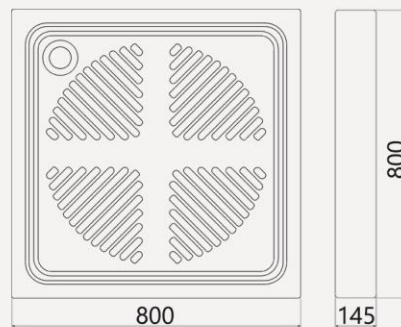

Features

- . Ergonomic
- . Close Rim
- . Gravity-fed Flushing system

Packing

- . Packaged size : 610*500*260

VIOLA

Shower Tray

Features

- . Antislip Surface
- . Rectangular Shower Tray
- . Anti-Germ Glaze
- . White Glaze

Packing

- . Packaged size : 755*735*115

REGAL

Shower Tray

Features

- . Antislip Surface
- . Rectangular Shower Tray
- . Anti-Germ Glaze
- . White Glaze

Packing

- . Packaged size : 840*830*155