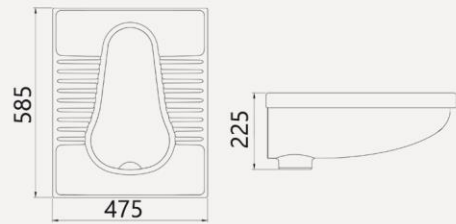

LILI

Squat Pan

Features

- . Open Rim
- . Gravity-fed Flushing system

Packing

- . Packaged size : 600*485*240

LILI

Squat Pan

Features

- . Open Rim
- . Gravity-fed Flushing system

Packing

- . Packaged size : 605*495*270

AZALIA

Squat Pan

Features

- . Close Rim
- . Gravity-fed Flushing system