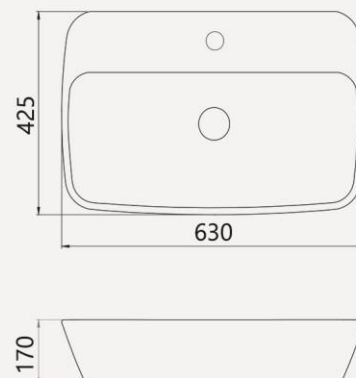

HELENA

Countertop

Features

- . Bench top installation
- . One tap hole

Packing

- . Packaged size : 550*380*180

VICTORIA

Countertop

Packing

- . Packaged size : 665*400*150

ERICA

Countertop

Features

- . Bench top installation
- . One tap hole
- . Overflow outlet

Packing

- . Packaged size : 435*435*190

Includes

- . Overflow cover

AVISA

Countertop

Features

- . Bench top installation
- . One tap hole
- . Overflow outlet

Packing

- . Packaged size : 655*440*185

Includes

- . Overflow cover

LUISA

Countertop

Features

- . Bench top installation
- . One tap hole

Packing

- . Packaged size : 440*440*155