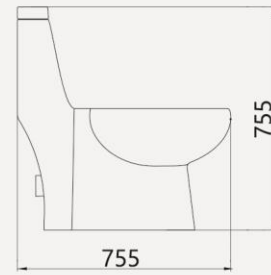

Inset

Features

- . 600 & 700 mm Size
- . One tap hole
- . Overflow outlet

Packing

- . Packaged size :
- for 600 size : 615*415*200
- for 700 size : 715*415*200

Includes

- . Overflow cover

size (mm)	A	B	C
600	400	600	180
700	400	700	180

- . Packaged size :
- Vessel Basin 560 : 585*430*195
- Vessel Basin 600 : 630*500*210
- Pedestal : 675*280*200

size (mm)	A	B	C
560	405	560	830
600	480	620	855

VIOLA

Pedestal

Features

- . One tap hole
- . Overflow outlet

Packing

. Packaged size : 775*430*(780*515)

AVINA

Monoblock

Features

- . Dual flush 6 / 3 L
- . Soft close seat cover with quick release
- . Vertical outlet
- . Turbojet flushing system
- . Axe : 220 mm

Packing