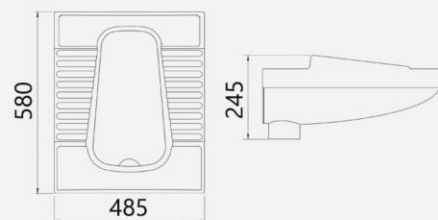

Features

- . Ergonomic
- . Close Rim
- . Gravity-fed Flushing system

Packing

- . Packaged size : 610*500*260

VIOLA

Shower Tray

Features

- . Antislip Surface
- . Rectangular Shower Tray
- . Anti-Germ Glaze
- . White Glaze