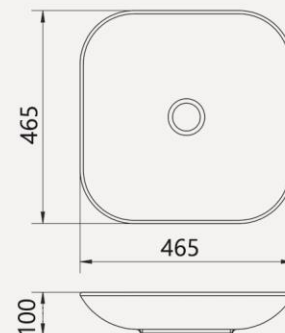

AVINA

Countertop

Features

- . Bench top installation
- . One tap hole
- . Overflow outlet

Packing

- . Packaged size : 620*415*165

Includes

- . Overflow cover

ARIAN

Countertop

Features

- . Bench top installation
- . One tap hole
- . Overflow outlet

Includes

- . Overflow cover

Packing

- . Packagedsize : 555*405*180

ANTHURIUM

Countertop

Features

- . Bench top installation

Packing

- . Packagedsize : 480*480*110

ALVAND

Countertop

Features

- . Bench top installation
- . One tap hole
- . Overflow outlet

Packing

- . Packaged size : 440*440*200

Includes

- . Overflow cover

SADAF

Countertop