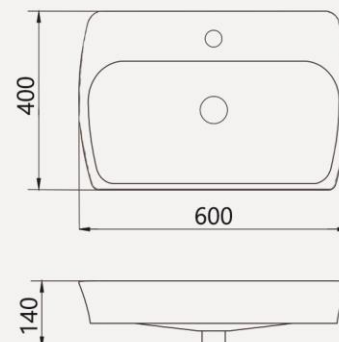

HELENA

Countertop

Features

- . Bench top installation
- . One tap hole

Packing

- . Packaged size : 550*380*180

VICTORIA

Countertop

Includes

- . Overflow cover

LUISA

Countertop

Features

- . Bench top installation
- . One tap hole

Packing

- . Packaged size : 440*440*155

AVINA

Countertop

Features

- . Bench top installation
- . One tap hole
- . Overflow outlet

Packing

- . Packaged size : 620*415*165

Includes

- . Overflow cover

ARIAN

Countertop

Features

- . Bench top installation
- . One tap hole
- . Overflow outlet

Includes

- . Overflow cover

Packing

- . Packagedsize : 555*405*180