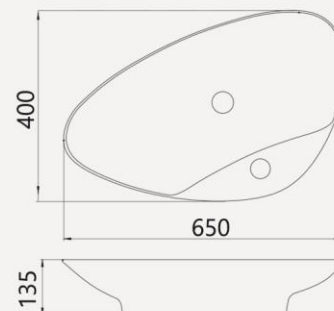

HELENA

Countertop

Features

- . Bench top installation
- . One tap hole

Packing

- . Packaged size : 550*380*180

VICTORIA

Countertop

Features

- . Bench top installation
- . One tap hole
- . Overflow outlet

Packing

- . Packaged size : 580*360*175

LINDA

Countertop

Features

- . Bench top installation
- . One tap hole

Packing

- . Packaged size : 665*400*150

ERICA

Countertop

Features

- . Bench top installation
- . One tap hole
- . Overflow outlet

Packing

- . Packaged size : 435*435*190