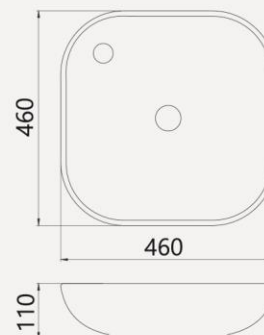

Features

- . 500 & 600 & 700 mm Size
- . Bench top installation
- . One tap hole
- . Overflow outlet

Packing

- . Packaged size :
- for 500 mm size : 520*425*175
- for 600 mm size : 615*425*185
- for 700 mm size : 715*420*185

- . Packaged size : 620*420*160

Includes

- . Overflow cover

ANTHURIUM

Countertop

Features

- . Bench top installation
- . One tap hole

Packing

- . Packaged size : 475*475*135

SADAF

Semi Countertop

Features

- . One tap hole
- . Overflow outlet

Includes

- . Overflow cover

Packing