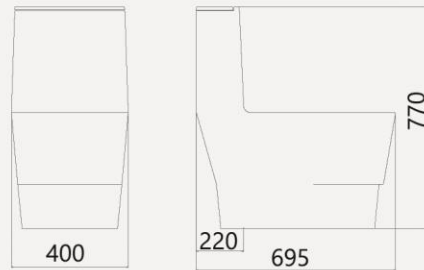

FLORIA

Monoblock

Features

- . Dual flush 6 / 3 L
- . Soft close seat cover with quick release
- . Vertical outlet
- . Turbojet flushing system
- . Axe : 220 mm

Packing

- . Packaged size : 740*430*(780*485)

VICTORIA

Monoblock

Features

- . Dual flush 6 / 3 L
- . Soft close seat cover with quick release
- . Vertical outlet
- . Turbojet flushing system
- . Axe : 220 mm

Packing

- . Packaged size : 750*435*(720*495)