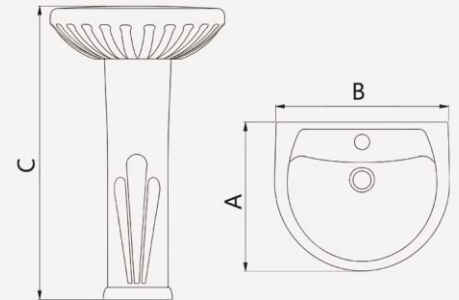

MONICA

Pedestal

Features

- . 500 & 600 mm Size
- . One tap hole
- . Overflow outlet

Includes

- . Overflow cover

size (mm)	A	B	C
500	425	505	865
600	505	620	890

Packing

- . Packaged size :
- Vessel Basin 500 : 520*450*200
- Vessel Basin 600 : 630*535*230
- Pedestal : 725*220*210

JASMINE

Pedestal

Features

- . One tap hole
- . Overflow outlet

Includes

- . Overflow cover

Packing