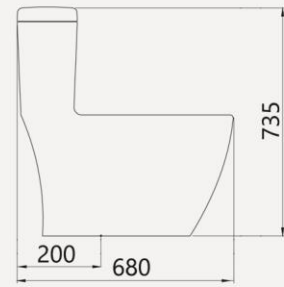

Packing

- . Packaged size : 750*425*(740*500)

LUISA

Monoblock

Features

- . Dual flush 6 / 3 L
- . Soft close seat cover with quick release
- . Vertical outlet
- . Washdown flushing system
- . Axe : 200 mm

Packing