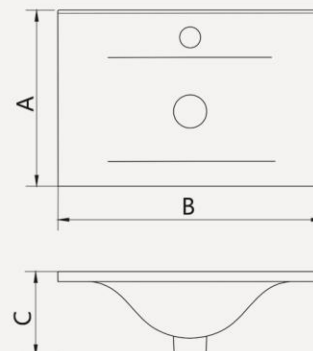

Inset

Features

- . 600 & 700 mm Size
- . One tap hole
- . Overflow outlet

Packing

- . Packaged size :
- for 600 size : 615*415*200
- for 700 size : 715*415*200

Includes

- . Overflow cover

size (mm)	A	B	C
600	400	600	180
700	400	700	180