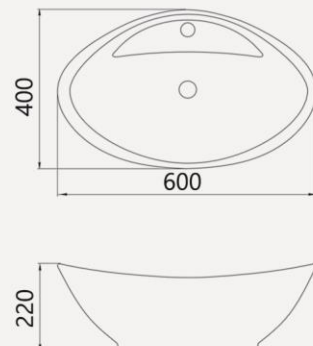

HELENA

Countertop

Features

- . Bench top installation
- . One tap hole

Packing

- . Packaged size : 550*380*180

VICTORIA

Countertop

Features

- . Bench top installation
- . One tap hole
- . Overflow outlet

Packing

- . Packaged size : 615*405*230

Includes

- . Overflow cover

FLORIA

Countertop