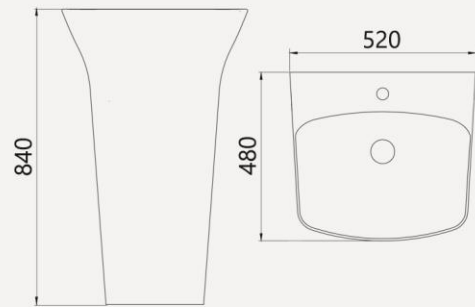

FLORIA

Wall Hung

Features

- . One tap hole

Packing

- . Packaged size : 535*480*770

VERONIA

Wall Hung

Features

- . One tap hole

Packing

- . Packaged size : 490*508*735

ARTA

Pedestal

Features

- . One tap hole
- . Overflow outlet
- . One piece

Packing

- . Packaged size : 945*(595*290)*(520*345)

Includes

- . Overflow cover

We introduce innovation in the visual form of our products, driving beautiful aesthetics to new levels. From the wondrous forms of our basin designs to pioneering new ceramic finishes including the stunning glaze, our use materials and modern manufacturing techniques has led to a strong and tough ceramic surface that boasts a super slim profile and luxurious depth of shine.