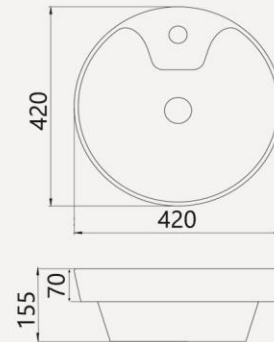

Packing

- . Packaged size : 435*435*185