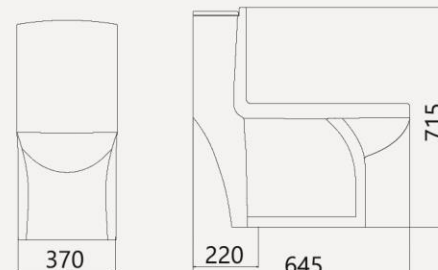

Packing

. Packaged size : 775*430*(780*515)

AVINA

Monoblock

Features

- . Dual flush 6 / 3 L
- . Soft close seat cover with quick release
- . Vertical outlet
- . Turbojet flushing system
- . Axe : 220 mm

Packing

- . Packaged size : 740*430*(780*485)

ADONIS

Monoblock

Features

- . Dual flush 6 / 3 L
- . Soft close seat cover with quick release
- . Vertical outlet
- . Turbojet flushing system
- . Axe : 220 mm

Packing

- . Packaged size : 670*390*(745*470)

ARTA

Monoblock

Features

- . Dual flush 6 / 3 L
- . Soft close seat cover with quick release
- . Vertical outlet
- . Washdown flushing system
- . 3" Mechanism outlet size
- . Axe : 210 mm
- . Bidet function (Optional)