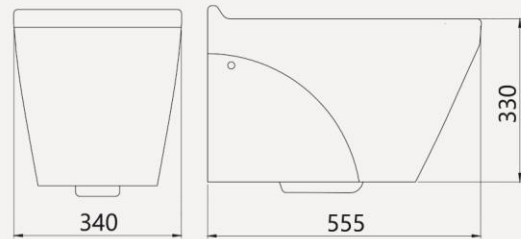

ARTA

Wall Hung

Features

- . Hidden fixings
- . Soft close seat cover with quick release
- . Washdown flushing system

Packing

- . Packaged size : 570*380*435

DAPHNE

Wall Hung

Features

- . Hidden fixings
- . Soft close seat cover with quick release
- . Washdown flushing system

Packing

- . Packaged size : 555*380*445