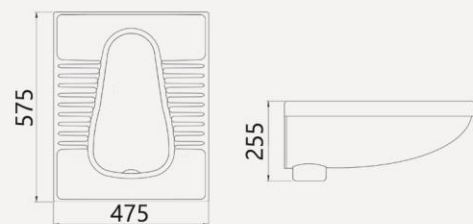

LILI

Squat Pan

Features

- . Open Rim
- . Gravity-fed Flushing system

Packing

- . Packaged size : 600*485*240

LILI

Squat Pan

Features

- . Open Rim
- . Gravity-fed Flushing system

Packing

- . Packaged size : 605*495*270

AZALIA

Squat Pan

Features

- . Close Rim
- . Gravity-fed Flushing system