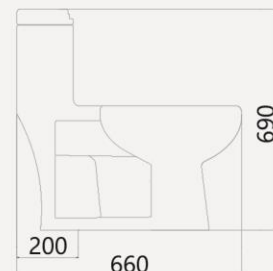

ANTHURIUM

Monoblock

Features

- . Dual flush 6 / 3 L
- . Soft close seat cover with quick release
- . Vertical outlet
- . Washdown flushing system
- . 3" Mechanism outlet size
- . Axe : 200 mm
- . Bidet function (Optional)

Packing

- . Packaged size : 750*425*(740*500)

LUISA

Monoblock

Features

- . Dual flush 6 / 3 L
- . Soft close seat cover with quick release
- . Vertical outlet
- . Washdown flushing system
- . Axe : 200 mm

Packing

- . Packaged size : 685*385*(710-465)