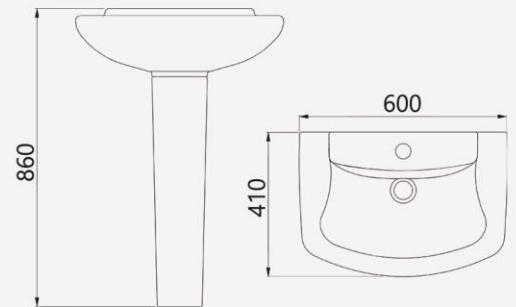

- . Packaged size :
- Vessel Basin : 585*510*205
- Pedestal : 710*235*215

DAPHNE

Pedestal

Features

- . 560 & 600 mm Size
- . One tap hole
- . Overflow outlet

Includes

- . Overflow cover

Packing

- . Packaged size :
- Vessel Basin 560 : 585*430*195
- Vessel Basin 600 : 630*500*210
- Pedestal : 675*280*200

size (mm)	A	B	C
560	405	560	830
600	480	620	855

VIOLA

Pedestal

Features

- . One tap hole
- . Overflow outlet

Includes

- . Overflow cover

Packing

- . Packaged size :
- Vessel Basin : 625*440*225
- Pedestal : 695*205*180

AZALIA

Pedestal

Features

- . One tap hole
- . Overflow outlet