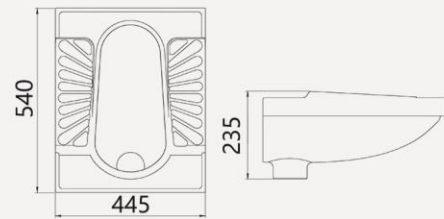

Packing

- . Packaged size : 535*420*235

ARIAN

Squat Pan

Features

- . Gravity-fed Flushing system

Packing

- . Packaged size :
Close Rim : 600*480*240
Rimless : 590*485*250

Type	A	B	C
Close Rim	465	575	230
Rimless	465	570	240

ERICA

Squat Pan

Features

- . Open Rim
- . Gravity-fed Flushing system

Packing

- . Packaged size : 565*455*245

TULIP