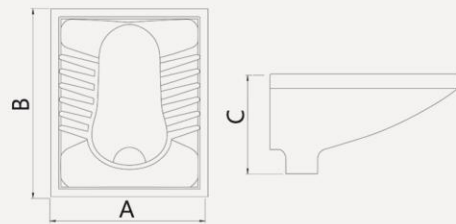

Packing

- . Packaged size : 535*420*235

ARIAN

Squat Pan

Features

- . Gravity-fed Flushing system

Packing

- . Packaged size :
Close Rim : 600*480*240
Rimless : 590*485*250