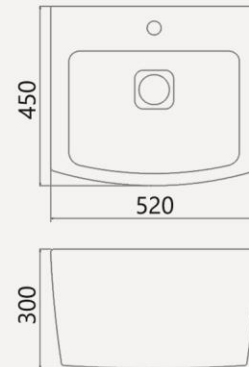

- . Packaged size : 435*435*185

ALVAND

Semi Countertop

Features

- . One tap hole
- . Overflow outlet

Includes

- . Overflow cover

Packing

- . Packaged size : 430*430*185

ARTA

Semi Recessed

Features

- . One tap hole

Packing

- . Packaged size : 550*465*315

DAPHNE

Inset

Features

- . 600 & 700 mm Size
- . One tap hole
- . Overflow outlet

Packing

- . Packaged size :
- for 600 size : 615*415*200
- for 700 size : 715*415*200

Includes

- . Overflow cover

size (mm)	A	B	C
600	400	600	180
700	400	700	180