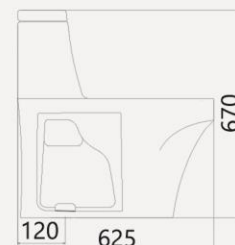

- . Packaged size : 670*390*(745*470)

ARTA

Monoblock

Features

- . Dual flush 6 / 3 L
- . Soft close seat cover with quick release
- . Vertical outlet
- . Washdown flushing system
- . 3" Mechanism outlet size
- . Axe : 210 mm
- . Bidet function (Optional)

Packing

. Packaged size : 710*400*(770*485)

HELENA

Monoblock

Features

- . Dual flush 6 / 3 L
- . Soft close seat cover with quick release
- . Vertical outlet
- . Washdown flushing system
- . Axe : 120 mm

Packing

. Packaged size : 635*390*(700*475)

AVISA

Monoblock

Features

- . Dual flush 6 / 3 L
- . Soft close seat cover with quick release
- . Vertical outlet
- . Turbojet flushing system
- . Axe : 220 mm

Packing

- . Packaged size : 740*430*(780*485)