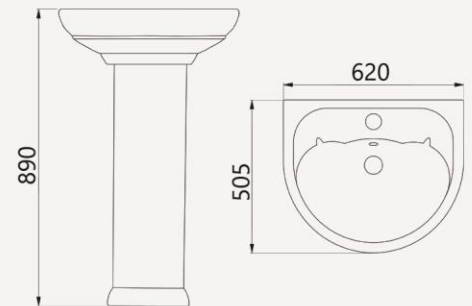

- . Packaged size :
- Vessel Basin : 585*510*205
- Pedestal : 710*235*215

DAPHNE

Pedestal

Features

- . 560 & 600 mm Size
- . One tap hole
- . Overflow outlet

Includes

- . Overflow cover

Packing

- . Packaged size :
- Vessel Basin 560 : 585*430*195
- Vessel Basin 600 : 630*500*210
- Pedestal : 675*280*200

size (mm)	A	B	C
560	405	560	830
600	480	620	855

VIOLA

Pedestal

Features

- . One tap hole
- . Overflow outlet

Includes

- . Overflow cover

Packing

- . Packaged size :
- Vessel Basin : 625*440*225
- Pedestal : 695*205*180

AZALIA

Pedestal

Features

- . One tap hole
- . Overflow outlet

Includes

- . Overflow cover

Packing

- . Packaged size :
- Vessel Basin : 640*530*235
- Pedestal : 715*240*185

LANDIS

Pedestal

Features

- . 450 & 550 mm Size
- . One tap hole
- . Overflow outlet