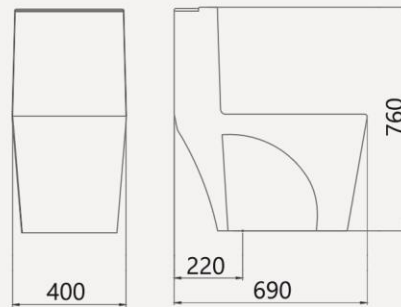

AVINA

Monoblock

Features

- . Dual flush 6 / 3 L
- . Soft close seat cover with quick release
- . Vertical outlet
- . Turbojet flushing system
- . Axe : 220 mm

Packing

- . Packaged size : 740*430*(780*485)

ADONIS

Monoblock

Features

- . Dual flush 6 / 3 L
- . Soft close seat cover with quick release
- . Vertical outlet
- . Turbojet flushing system
- . Axe : 220 mm

Packing

- . Packaged size : 670*390*(745*470)