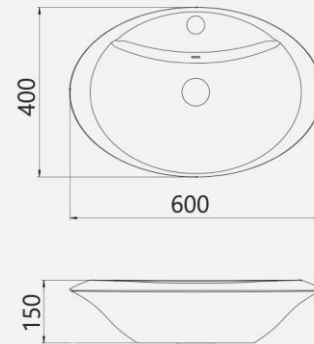

Features

- . Bench top installation
- . One tap hole
- . Overflow outlet

Packing

- . Packaged size : 440*440*185

Includes

- . Overflow cover

VERONICA

Countertop

Features

- . Bench top installation
- . One tap hole
- . Overflow outlet

Packing

- . Packaged size : 625*420*160

Includes

- . Overflow cover

FITTONIA

Countertop

Features

- . 500 & 600 & 700 mm Size
- . Bench top installation
- . One tap hole
- . Overflow outlet

Packing

- . Packaged size :
- for 500 mm size : 520*425*175
- for 600 mm size : 615*425*185
- for 700 mm size : 715*420*185