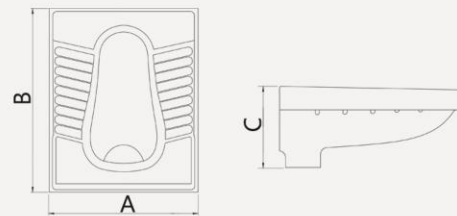

Squat Pan

Features

- . Gravity-fed Flushing system

Packing

- . Packaged size :
- Open Rim : 565*445*220
- Open Rim : 615*445*250
- Close Rim : 605*480*250

Type	A	B	C
Open Rim	430	540	215
Open Rim	435	545	225
Close Rim	470	575	235