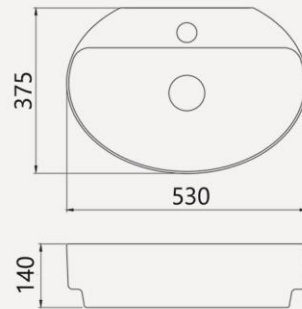

HELENA

Countertop

Features

- . Bench top installation
- . One tap hole

Packing

- . Packaged size : 550*380*180

VICTORIA

Countertop

Features

- . Bench top installation
- . One tap hole
- . Overflow outlet

Packing

- . Packaged size : 615*405*230

Includes

- . Overflow cover

FLORIA

Countertop