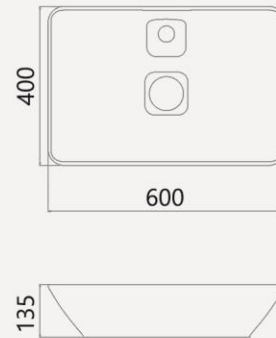

Features

- . 500 & 600 & 700 mm Size
- . Bench top installation
- . One tap hole
- . Overflow outlet

Packing

- . Packaged size :
- for 500 mm size : 520*425*175
- for 600 mm size : 615*425*185
- for 700 mm size : 715*420*185

- . Packaged size : 620*420*160

Includes

- . Overflow cover

ANTHURIUM

Countertop

Features

- . Bench top installation
- . One tap hole

Packing