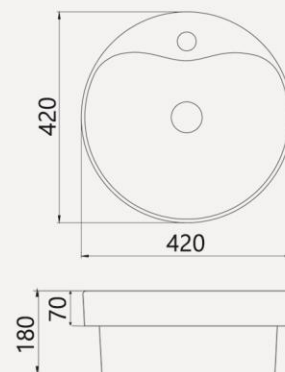

Packing

- . Packaged size : 430*430*185