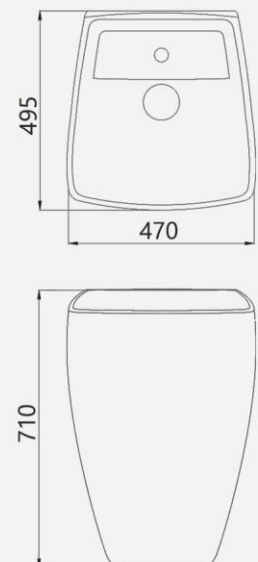

CONCEPT

Wall Hung

Features

- . One tap hole
- . Overflow outlet

Includes

- . Overflow cover

Packing

- . Packaged size : 530*470*425

FLORIA

Wall Hung

Features

- . One tap hole

Packing

- . Packaged size : 535*480*770

VERONIA

Wall Hung

Features

- . One tap hole

Packing

- . Packaged size : 490*508*735

ARTA

Pedestal

Features

- . One tap hole
- . Overflow outlet
- . One piece