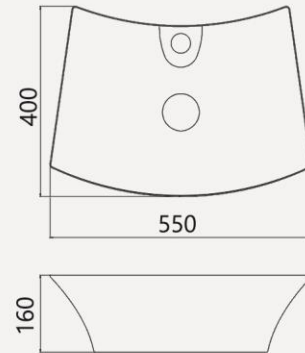

AVINA

Countertop

Features

- . Bench top installation
- . One tap hole
- . Overflow outlet

Packing

- . Packaged size : 620*415*165

Includes

- . Overflow cover

ARIAN

Countertop

Features

- . Bench top installation
- . One tap hole
- . Overflow outlet

Includes

- . Overflow cover

Packing

- . Packagedsize : 555*405*180

ANTHURIUM

Countertop

Features

- . Bench top installation

Packing

- . Packagedsize : 480*480*110

ALVAND

Countertop