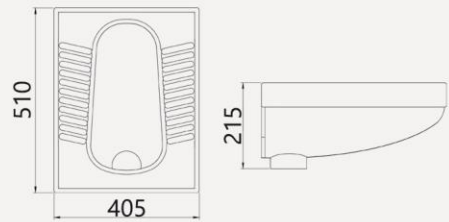

Features

- . Open Rim
- . Gravity-fed Flushing system

Packing

- . Packaged size : 605*495*270

AZALIA

Squat Pan

Features

- . Close Rim
- . Gravity-fed Flushing system

Packing

- . Packaged size : 535*420*235

ARIAN

Squat Pan

Features

- . Gravity-fed Flushing system

Packing

- . Packaged size :
Close Rim : 600*480*240
Rimless : 590*485*250