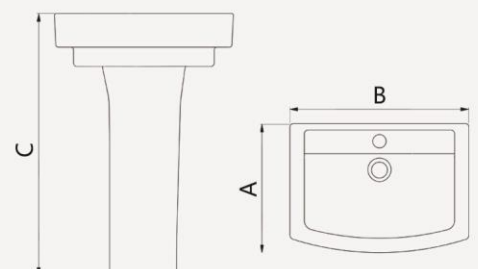

- . Packaged size :
- Vessel Basin : 585*510*205
- Pedestal : 710*235*215

DAPHNE

Pedestal

Features

- . 560 & 600 mm Size
- . One tap hole
- . Overflow outlet

Includes

- . Overflow cover

Packing

- . Packaged size :
- Vessel Basin 560 : 585*430*195
- Vessel Basin 600 : 630*500*210
- Pedestal : 675*280*200

size (mm)	A	B	C
560	405	560	830
600	480	620	855

VIOLA

Pedestal

Features

- . One tap hole
- . Overflow outlet