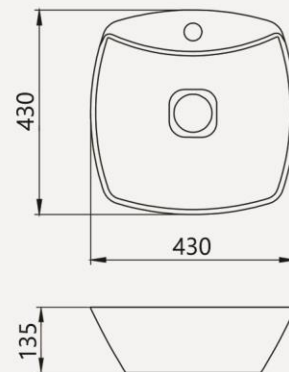

HELENA

Countertop

Features

- . Bench top installation
- . One tap hole

Packing

- . Packaged size : 550*380*180

VICTORIA

Countertop

Packing

- . Packaged size : 665*400*150

ERICA

Countertop

Features

- . Bench top installation
- . One tap hole
- . Overflow outlet

Packing

- . Packaged size : 435*435*190

Includes

- . Overflow cover

LUISA

Countertop

Features

- . Bench top installation
- . One tap hole

Packing

- . Packaged size : 440*440*155

AVINA

Countertop

Features

- . Bench top installation
- . One tap hole
- . Overflow outlet

Packing

- . Packaged size : 620*415*165

Includes

- . Overflow cover