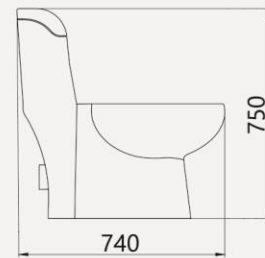

VALERIA

Monoblock

Features

- . Dual flush 6 / 3 L
- . Soft close seat cover with quick release
- . Suitable for Floor/ Wall Outlet
- . Washdown flushing system
- . Axe : 220 mm
- . Bidet function (Optional)

Packing

. Packaged size : 775*430*(780*515)

TAVOOS

Monoblock

Features

- . Dual flush 6 / 3 L
- . Soft close seat cover with quick release
- . Suitable for Floor/ Wall Outlet
- . Washdown flushing system
- . Axe : 295 mm
- . Bidet function (Optional)

Packing

. Packaged size : 775*430*(780*515)