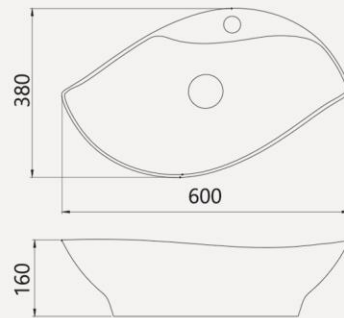

FLORIA

Countertop

Features

- . Bench top installation
- . One tap hole
- . Overflow outlet

Packing

- . Packaged size : 580*360*175

LINDA

Countertop

Features

- . Bench top installation
- . One tap hole

Packing

- . Packaged size : 665*400*150