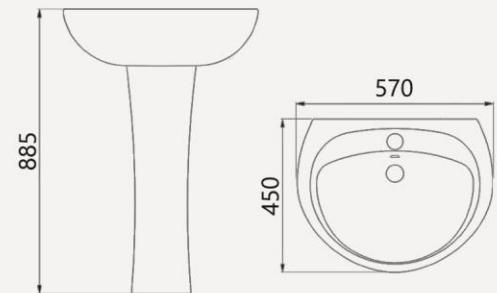

- . Packaged size :
- Vessel Basin 560 : 585*430*195
- Vessel Basin 600 : 630*500*210
- Pedestal : 675*280*200

size (mm)	A	B	C
560	405	560	830
600	480	620	855

VIOLA

Pedestal

Features

- . One tap hole
- . Overflow outlet

Features

- . 380 & 500 mm Size
- . One tap hole
- . Overflow outlet

Includes

- . Overflow cover

size (mm)	A	B	C
380	305	385	845
500	385	510	865

Packing

- . Packaged size :
- Vessel Basin 380 : 400*330*190
- Vessel Basin 500 : 530*410*205
- Pedestal : 720*190*185

ARIAN

Pedestal

Features

- . One tap hole
- . Overflow outlet

Includes

- . Overflow cover

Packing

- . Packaged size :
- Vessel Basin : 605*475*245
- Pedestal : 705*220*185

CAMELIA

Pedestal

Features

- . 450 & 550 mm Size
- . One tap hole
- . Overflow outlet

Includes

- . Overflow cover

Packing

- . Packaged size :
- Vessel Basin 450 : 470*395*190
- Vessel Basin 550 : 575*470*220
- Pedestal : 710*220*225