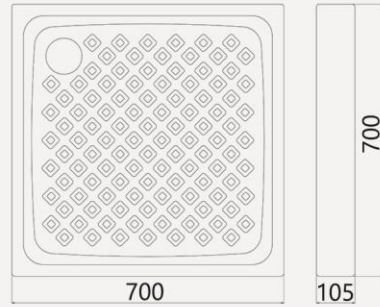

Features

- . Ergonomic
- . Close Rim
- . Gravity-fed Flushing system

Packing

- . Packaged size : 610*500*260

VIOLA

Shower Tray

Features

- . Antislip Surface
- . Rectangular Shower Tray
- . Anti-Germ Glaze
- . White Glaze

Packing

- . Packaged size : 755*735*115

REGAL

Shower Tray

Features

- . Antislip Surface
- . Rectangular Shower Tray
- . Anti-Germ Glaze
- . White Glaze

Packing

- . Packaged size : 840*830*155