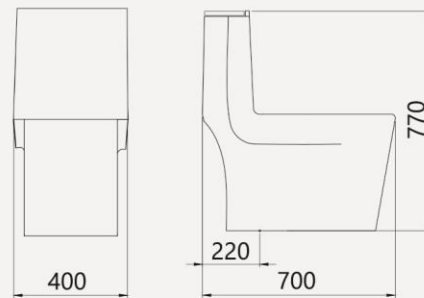

- . Packaged size :
- Vessel Basin 560 : 585*430*195
- Vessel Basin 600 : 630*500*210
- Pedestal : 675*280*200

size (mm)	A	B	C
560	405	560	830
600	480	620	855

VIOLA

Pedestal

Features

- . One tap hole
- . Overflow outlet

Packing

. Packaged size : 710*400*(770*485)

HELENA

Monoblock

Features

- . Dual flush 6 / 3 L
- . Soft close seat cover with quick release
- . Vertical outlet
- . Washdown flushing system
- . Axe : 120 mm

Packing

. Packaged size : 635*390*(700*475)

AVISA

Monoblock

Features

- . Dual flush 6 / 3 L
- . Soft close seat cover with quick release
- . Vertical outlet
- . Turbojet flushing system
- . Axe : 220 mm

Packing

- . Packaged size : 740*430*(780*485)