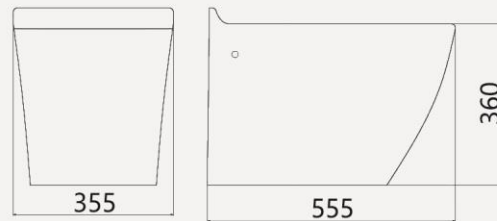

CONCEPT

Wall Hung

Features

- . Hidden fixings
- . Soft close seat cover with quick release
- . Washdown flushing system

Packing

- . Packaged size : 575*375*440

Seat & Cover

Seat & Covers hold an important place in terms of hygiene and elegance, creating a difference in the bathroom with CHINI CORD solutions.