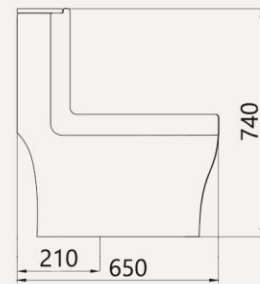

ARTA

Monoblock

Features

- . Dual flush 6 / 3 L
- . Soft close seat cover with quick release
- . Vertical outlet
- . Washdown flushing system
- . 3" Mechanism outlet size
- . Axe : 210 mm
- . Bidet function (Optional)

Packing

. Packaged size : 710*400*(770*485)

HELENA

Monoblock

Features

- . Dual flush 6 / 3 L
- . Soft close seat cover with quick release
- . Vertical outlet
- . Washdown flushing system
- . Axe : 120 mm

Packing

. Packaged size : 635*390*(700*475)