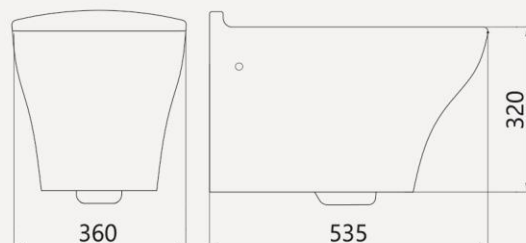

Packing

- . Packaged size : 570*380*435

DAPHNE

Wall Hung

Features

- . Hidden fixings
- . Soft close seat cover with quick release
- . Washdown flushing system

Packing

- . Packaged size : 555*380*445