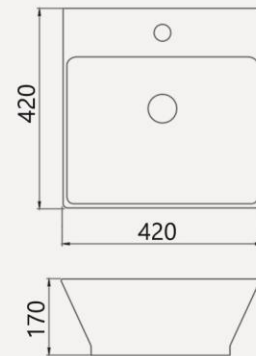

HELENA

Countertop

Features

- . Bench top installation
- . One tap hole

Packing

- . Packaged size : 550*380*180

VICTORIA

Countertop

Features

- . Bench top installation
- . One tap hole
- . Overflow outlet

Packing

- . Packaged size : 580*360*175

LINDA

Countertop

Features

- . Bench top installation
- . One tap hole

Packing

- . Packaged size : 665*400*150

ERICA

Countertop

Features

- . Bench top installation
- . One tap hole
- . Overflow outlet

Packing

- . Packaged size : 435*435*190

Includes

- . Overflow cover

AVISA

Countertop

Features

- . Bench top installation
- . One tap hole
- . Overflow outlet

Packing

- . Packaged size : 655*440*185