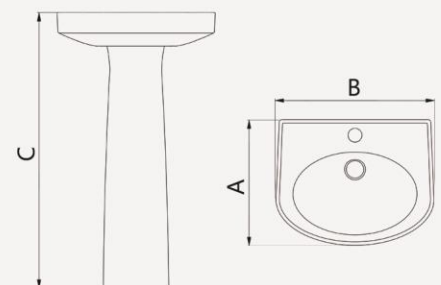

- . Packaged size :
- Vessel Basin 560 : 585*430*195
- Vessel Basin 600 : 630*500*210
- Pedestal : 675*280*200

size (mm)	A	B	C
560	405	560	830
600	480	620	855

VIOLA

Pedestal

Features

- . One tap hole
- . Overflow outlet

Includes

- . Overflow cover

Packing

- . Packaged size :
- Vessel Basin : 625*440*225
- Pedestal : 695*205*180

AZALIA

Pedestal

Features

- . One tap hole
- . Overflow outlet

Includes

- . Overflow cover

Packing

- . Packaged size :
- Vessel Basin : 640*530*235
- Pedestal : 715*240*185

LANDIS

Pedestal

Features

- . 450 & 550 mm Size
- . One tap hole
- . Overflow outlet

Includes

- . Overflow cover

Packing

- . Packaged size :
- Vessel Basin 450 : 460*385*180
- Vessel Basin 550 : 575*455*215
- Pedestal : 720*210*195

size (mm)	A	B	C
450	360	450	820
550	440	560	860

DAISY

Pedestal