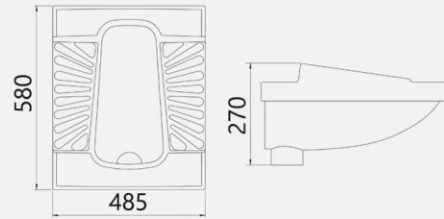

Packing

- . Packaged size : 615*495*280