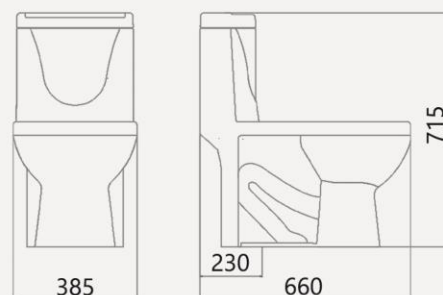

DAPHNE

Monoblock

Features

- . Dual flush 6 / 3 L
- . Soft close seat cover with quick release
- . Vertical outlet
- . Turbojet flushing system
- . Axe : 230 mm

Packing

- . Packaged size : 680*405*(740*460)

Packing

- . Packaged size : 750*425*(740*500)

LUISA

Monoblock

Features

- . Dual flush 6 / 3 L
- . Soft close seat cover with quick release
- . Vertical outlet
- . Washdown flushing system
- . Axe : 200 mm

Packing