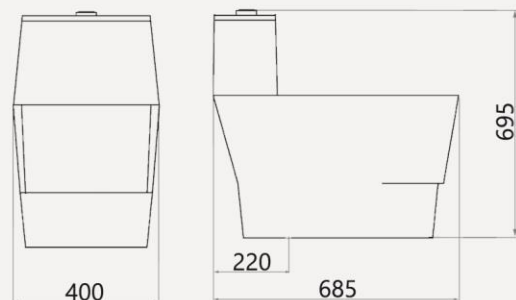

FLORIA

Monoblock

Features

- . Dual flush 6 / 3 L
- . Soft close seat cover with quick release
- . Vertical outlet
- . Turbojet flushing system
- . Axe : 220 mm

Packing

- . Packaged size : 740*430*(780*485)

VICTORIA

Monoblock

Features

- . Dual flush 6 / 3 L
- . Soft close seat cover with quick release
- . Vertical outlet
- . Turbojet flushing system
- . Axe : 220 mm

Packing

- . Packaged size : 750*435*(720*495)